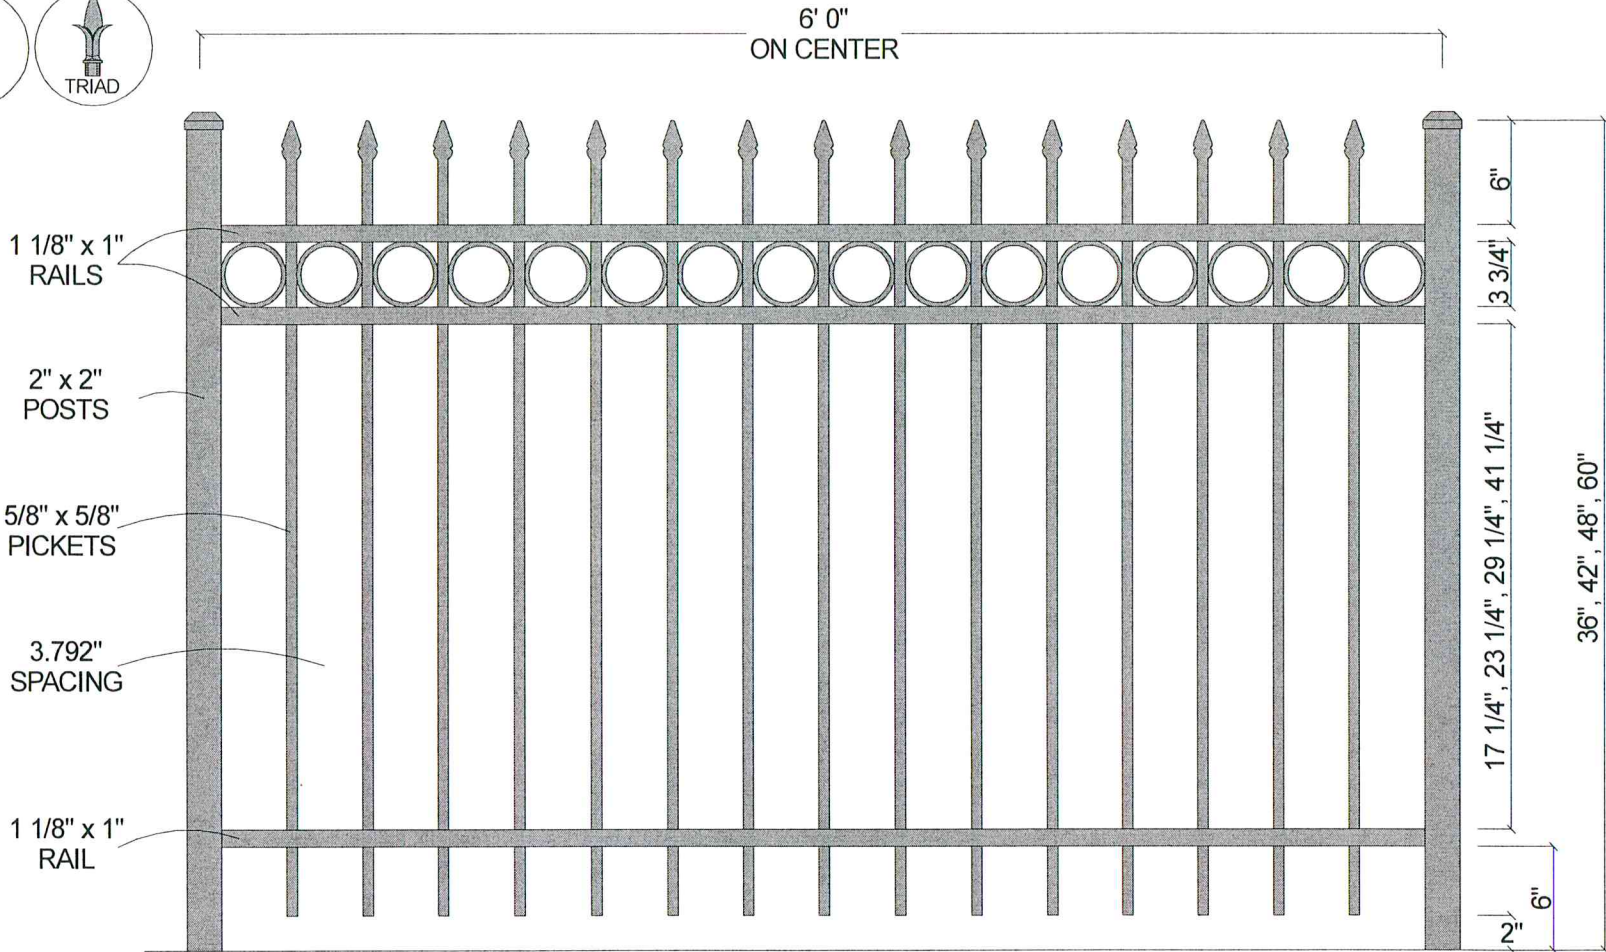

FINIAL OPTION:

Post Size	
36" Tall	2" x 2" x 5 1/2'
42" Tall	2" x 2" x 6'
48" Tall	2" x 2" x 6 1/2'
60" Tall	2" x 2" x 7 1/2'

CourtYard® Aluminum Fence

Scale: 3/32" : 1"	Approved By: F.S.B.	Drawn By: J.D.S.
Date: 2/04/08		Revised:

0131R (3-Rail w/Straight Pickets)

As Shown: 6' x 48" 0131R	Drawing Number: 0131R
-----------------------------	--------------------------