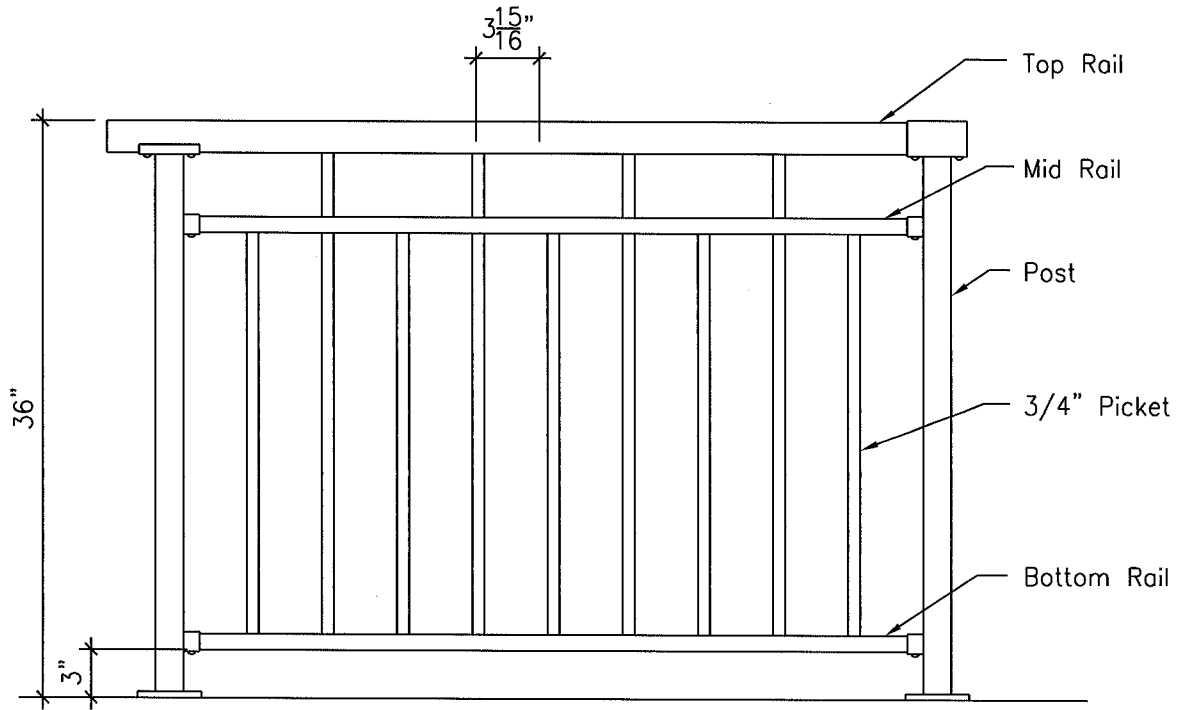

File: ACAD2000\A2000.dwg\StarSystemInternational\Mimesofaviny\2006\MinnViny108.Dwg

Project:

Title:

BORDEAUX II

Drawing No.

SK6

Scale:

1"=1'-0"