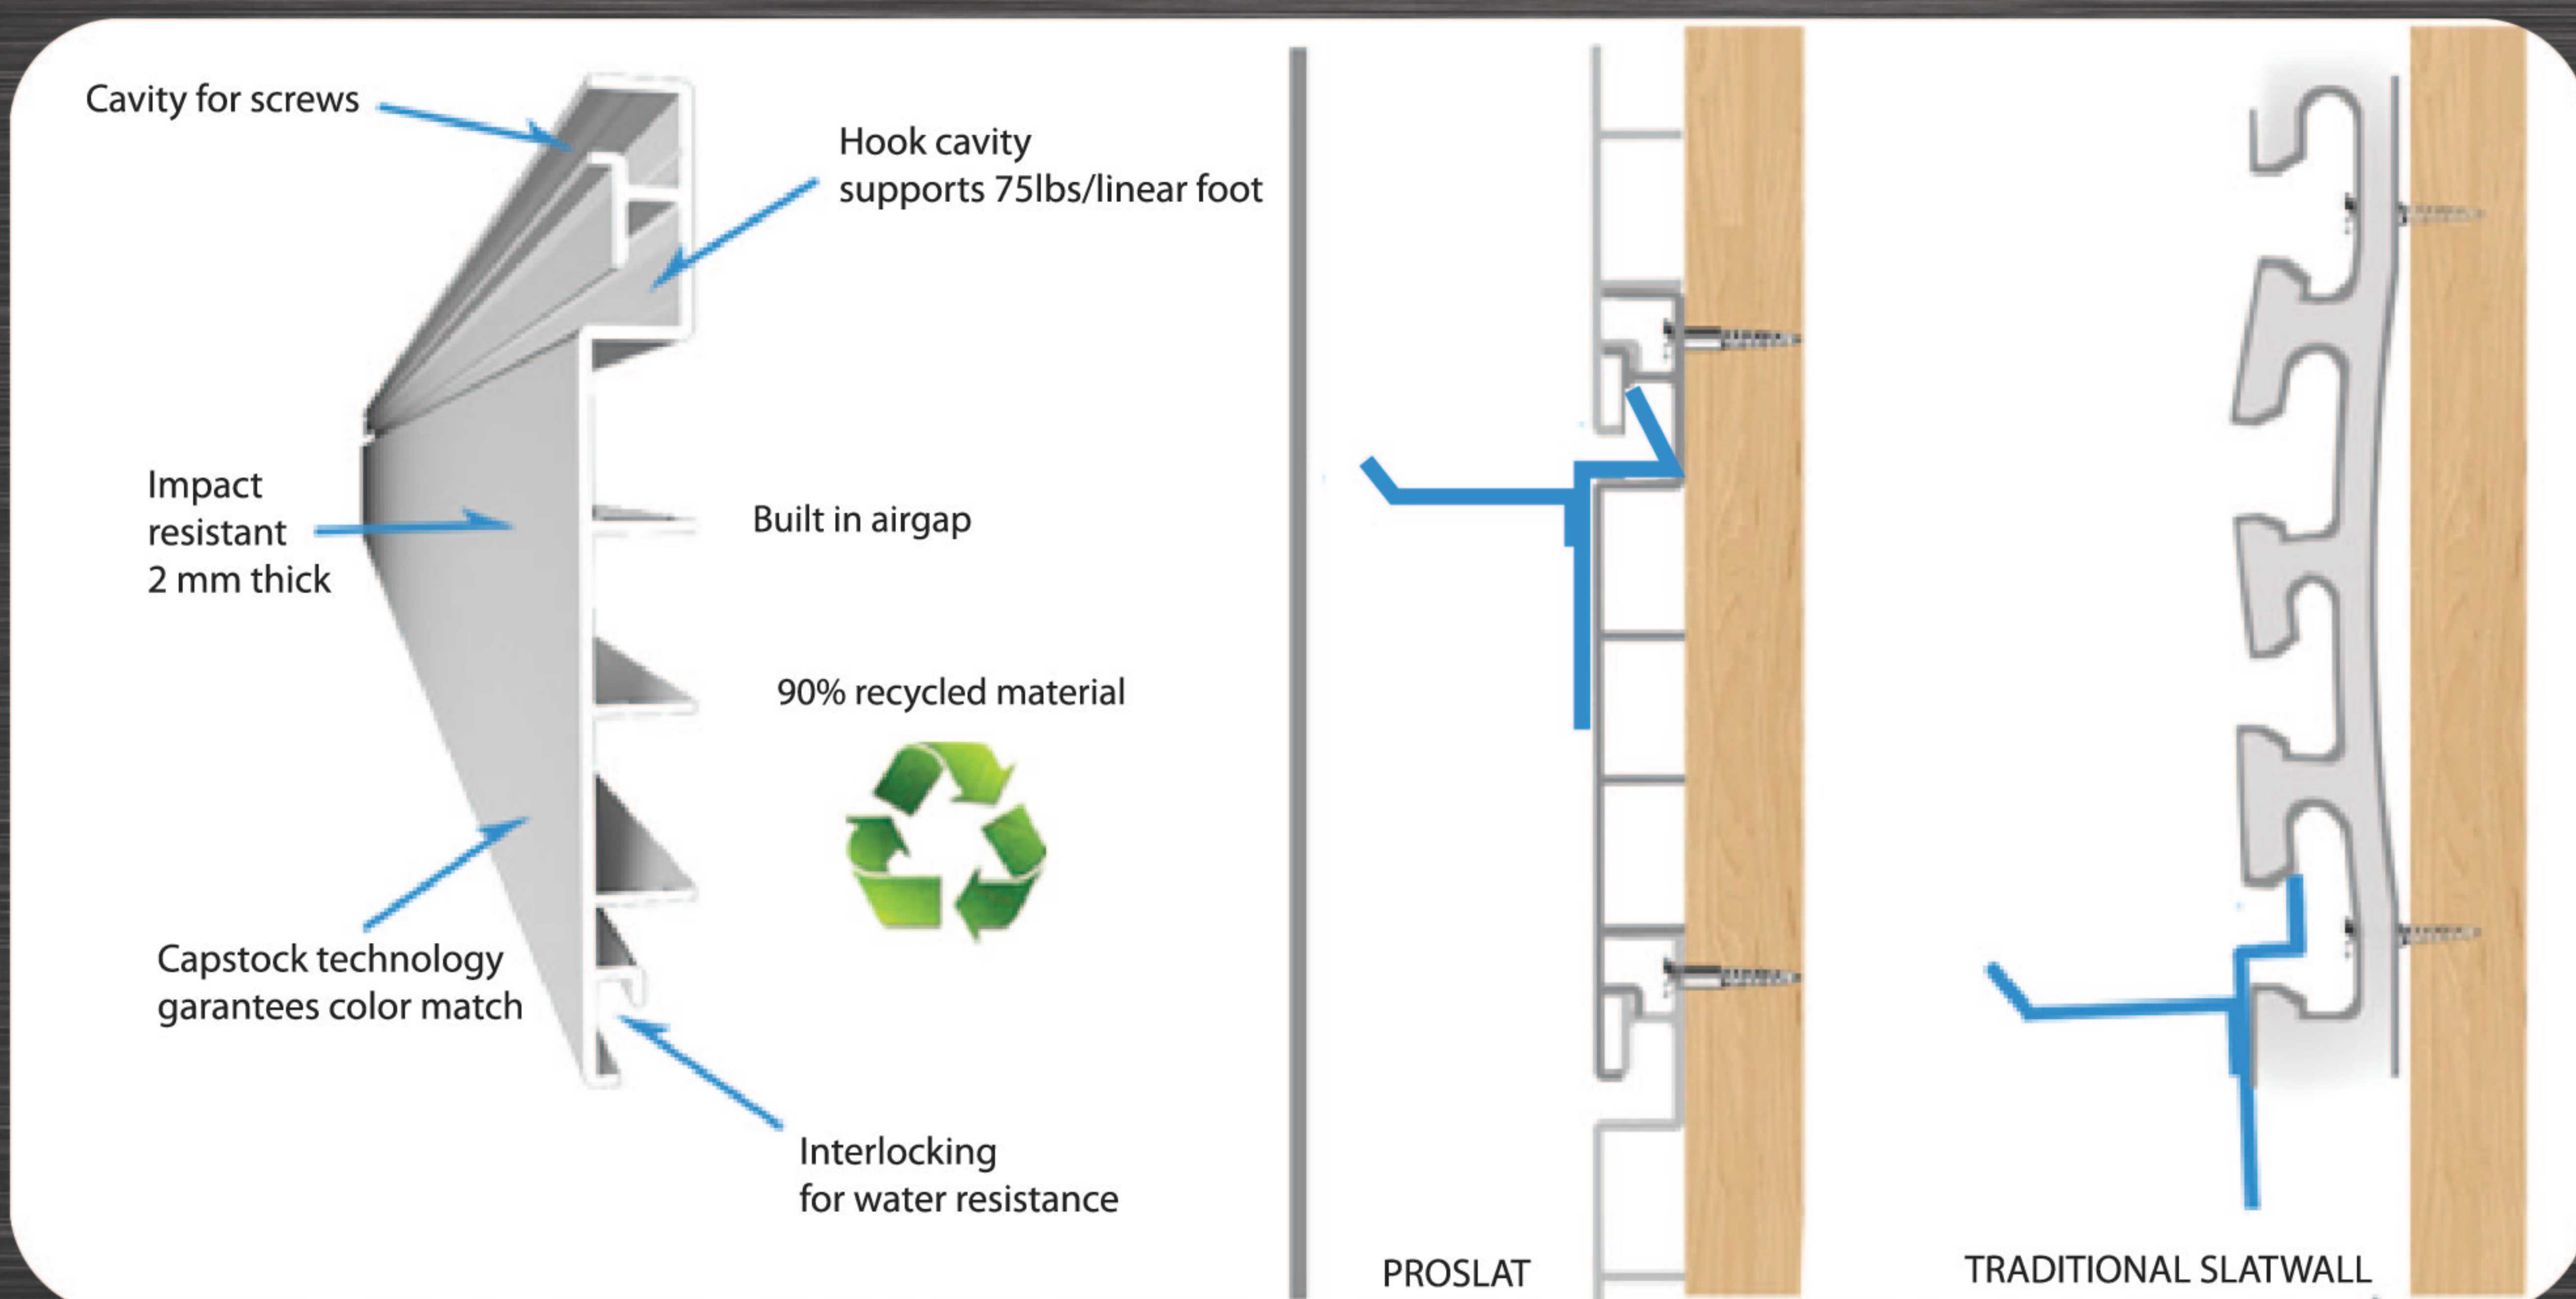

Recyclable. You care about the environment and so do we. The three Rs – reduce, reuse, recycle – guide us in our purchasing decisions. We are proud to tell you that we have one of the greenest storage solutions on the market today – our wall panels are made from 90% recycled material.

Off the floor. Isn't that really what organizing is all about? Getting things off the floor so you can find them when you need them? Hiding your clutter behind a cabinet door doesn't solve the problem. Proslat allows you to see what you are hanging up for easy access and fast clean up.

Simple. Our panels are simple to install with screws going through the panel into your wall studs. Proslat's patented hidden screw design allows you to make a mistake, correct it and move on. The next panel will "forgive" any previous errors.

Low cost. You will find the price per square foot of a Proslat wall solution is unbeatable. Our multiple choice configurations will fit into any budget.

Attractive. The clean look of a Proslat wall is often confused with standard siding. The concealed screw design takes away the worry of screws rusting from washing down the walls. Our waterproof panels will look good for years to come.

Tailored. Your life isn't static – your storage solution shouldn't be either. The versatility of a Proslat wall solution allows you to design your own organizing system today and change it as your needs change.