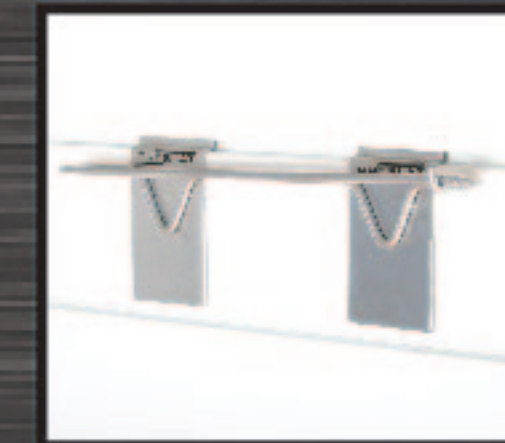

10025: Board rack
Ideal for snowboard, skateboard,
wakeboard, etc.