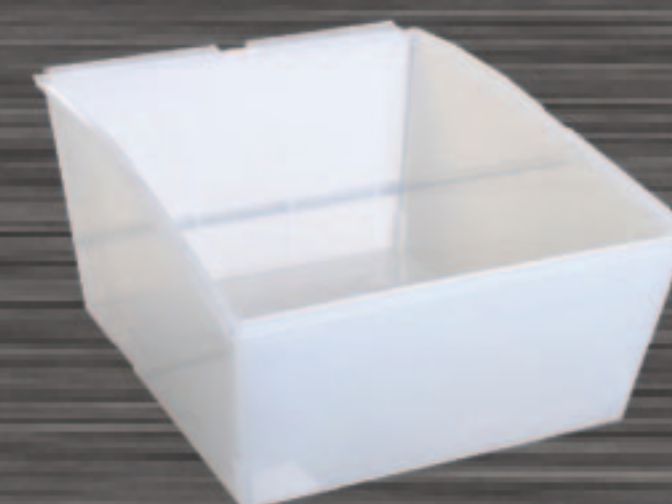

02-230CL
Large probin