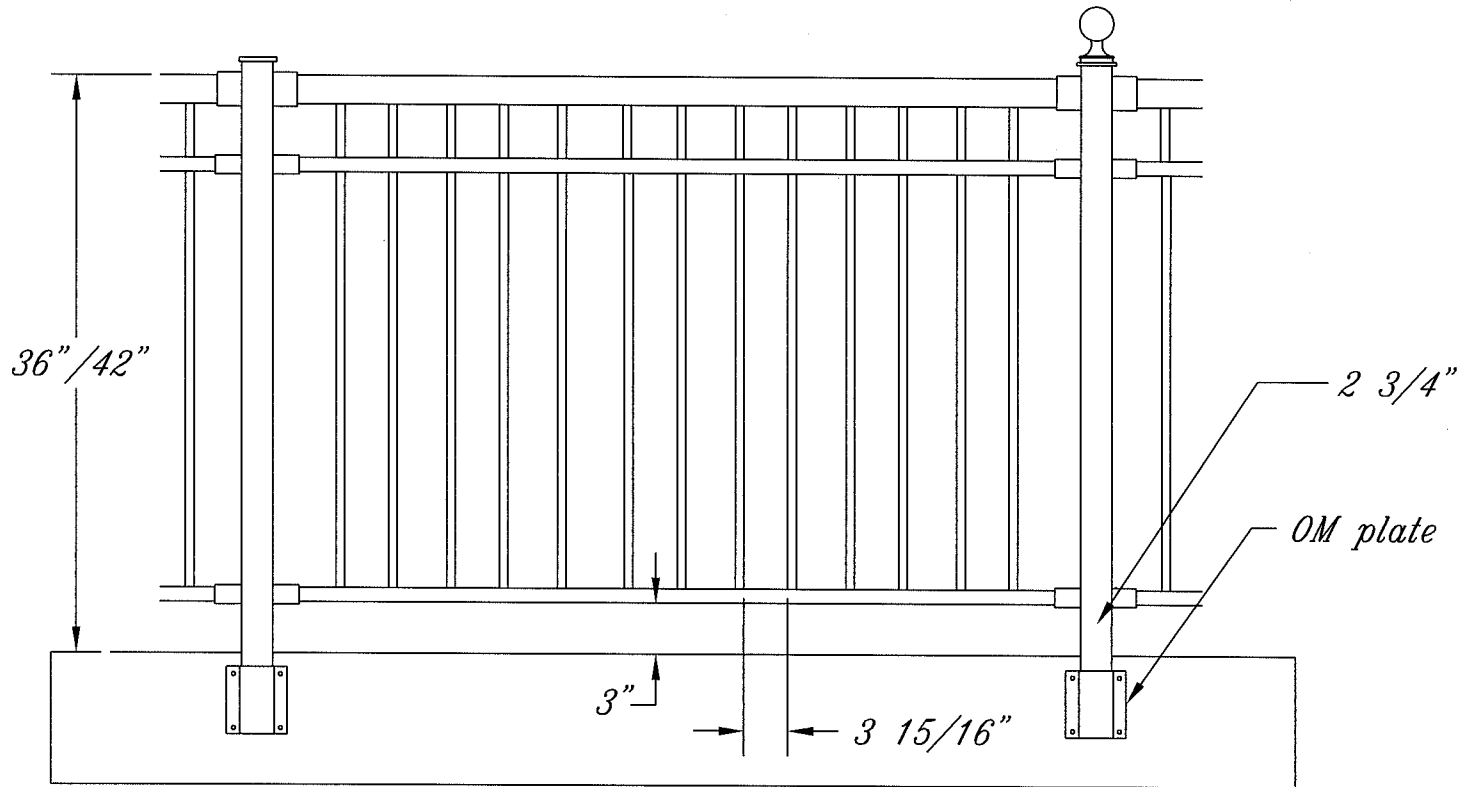

S.T.A.R SYSTEM INTERNATIONAL LTD.

ALUMINUM RAILING & FENCING

For three rail posts indicate "TR" after part letter

IE PC-142B-TR

NOTE: Only FR-100 & 3/4" sq. can be used for three rail when pickets pass trough rail

Part #

COLONIAL RAIL
Face Mounted

36" or 42" high

Dwg. #

EL-2.60