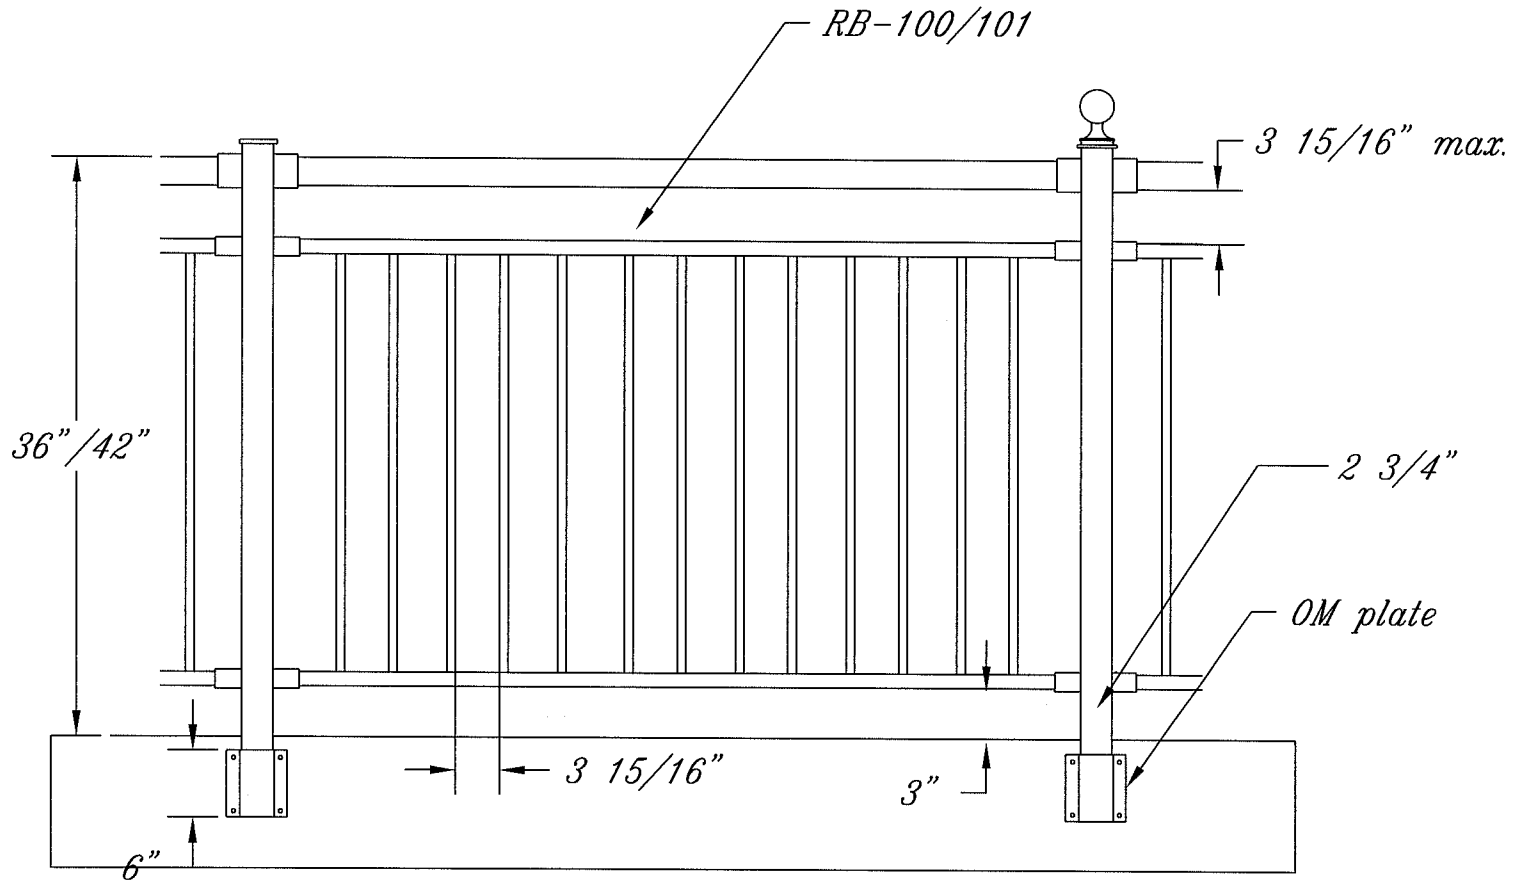

S.T.A.R SYSTEM INTERNATIONAL LTD.

ALUMINUM RAILING & FENCING

For three rail posts indicate "TR" after part letter
IE PC-142B-TR

Alternate shapes and materials may be used for top rail

Part #

COLONIAL RAIL
Face Mounted

36" or 42" high

Dwg.#

EL-2.40