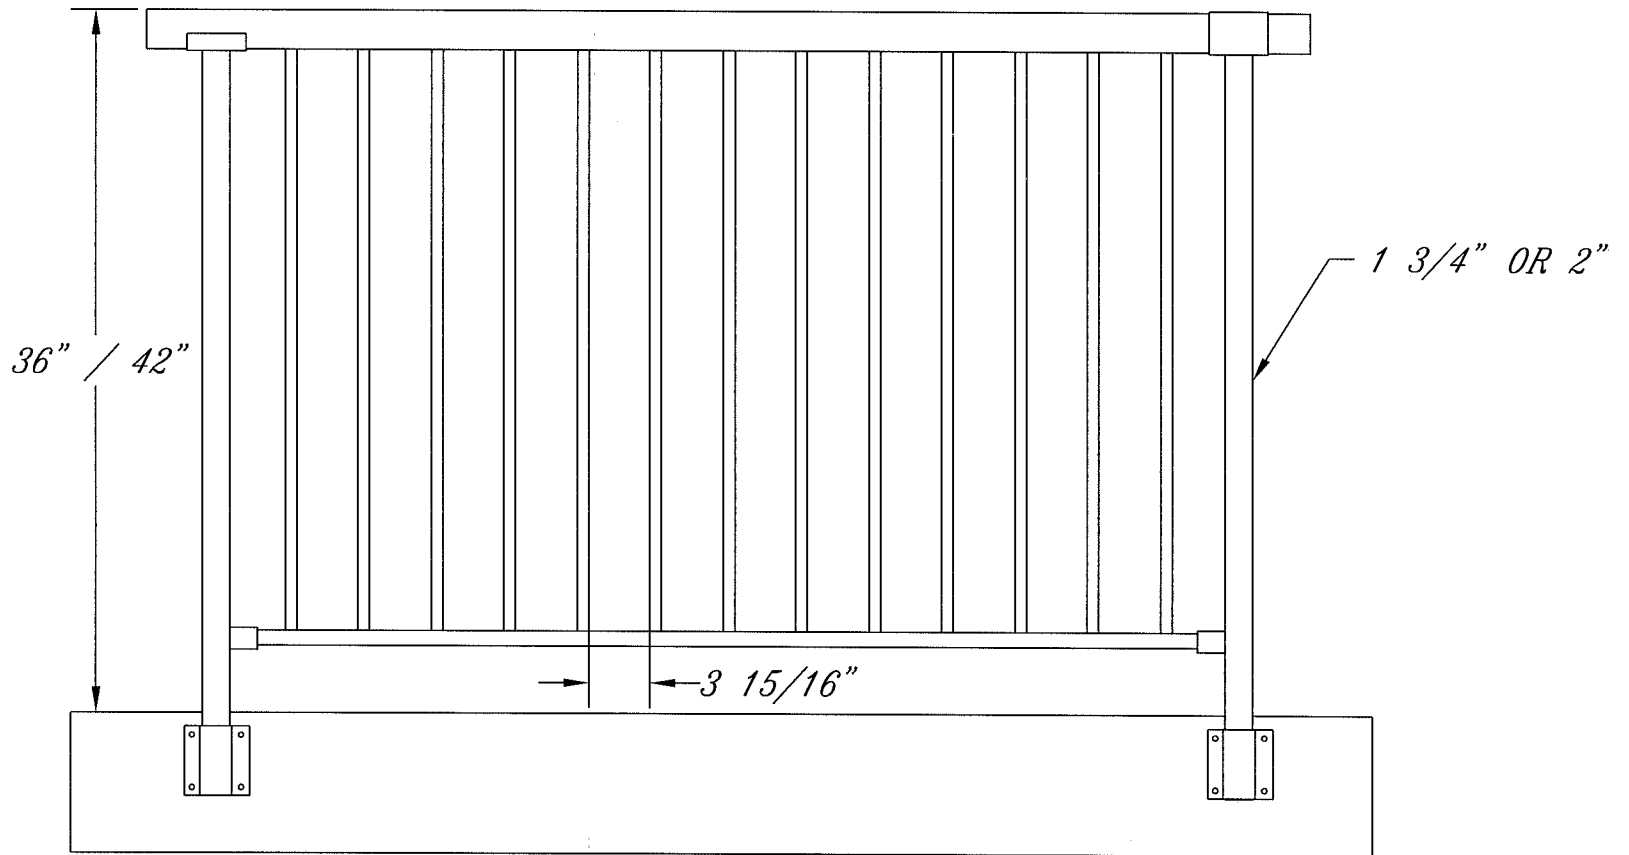

S.T.A.R SYSTEM INTERNATIONAL LTD.

ALUMINUM RAILING & FENCING

Part #

CLASSIC RAIL
Face Mnt

36" or 42" High

Dwg #

EL-1.20