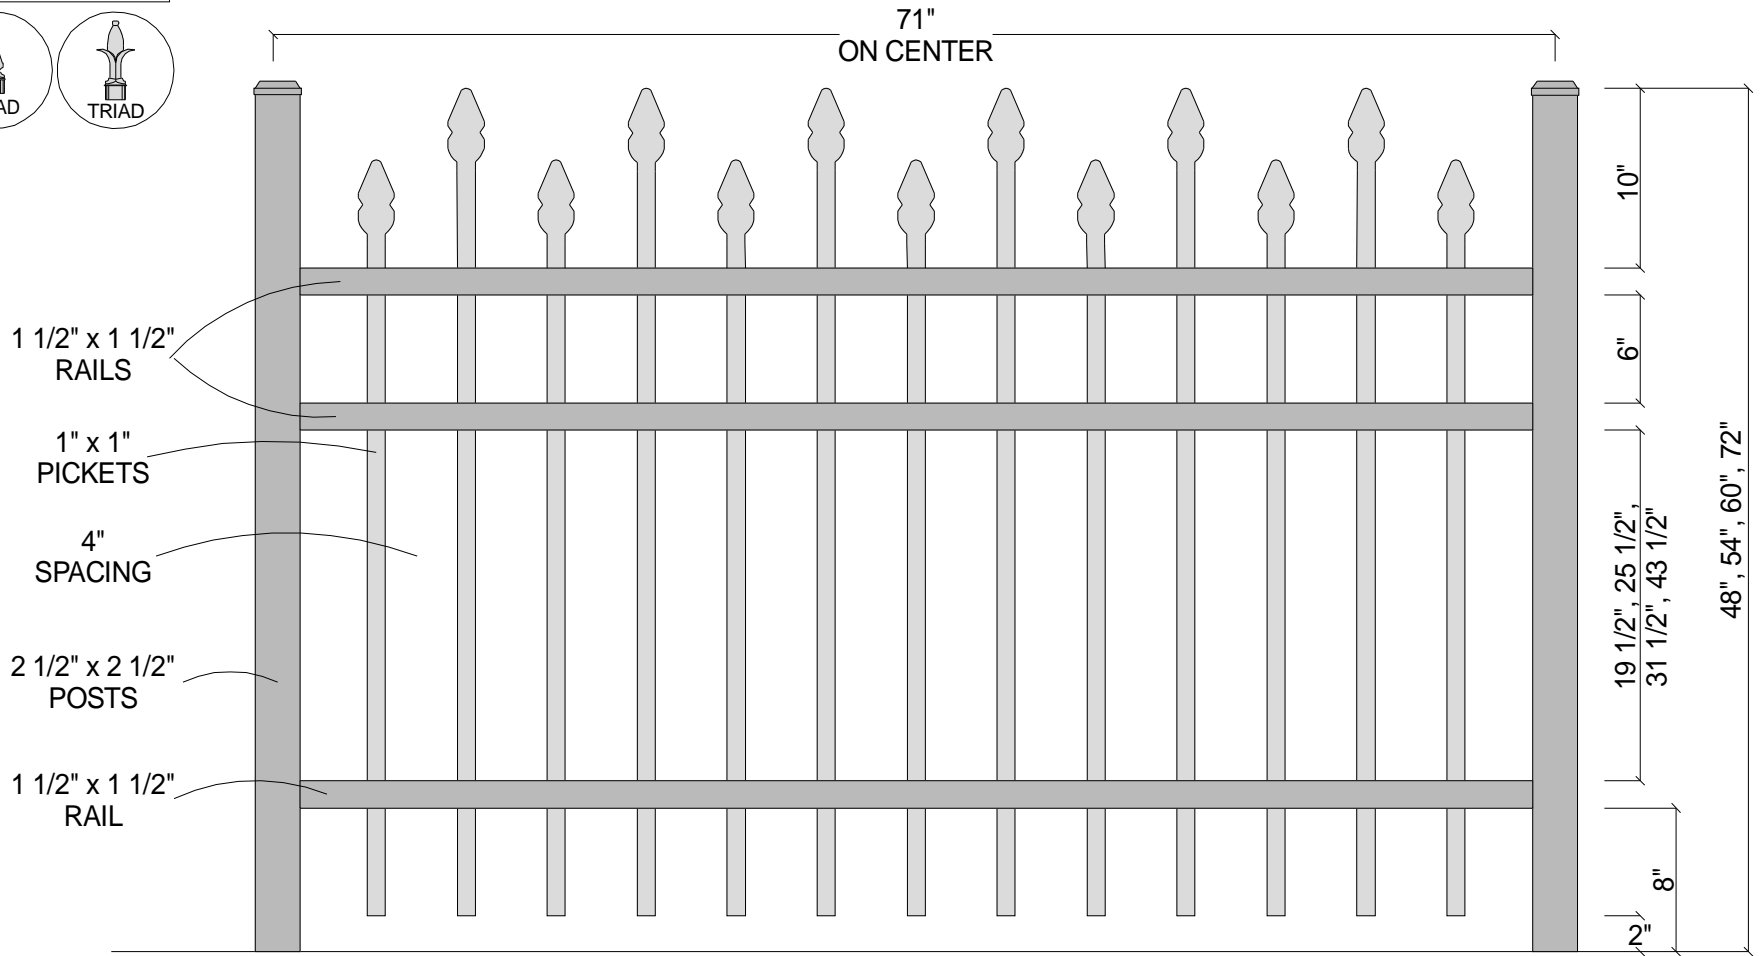

**FINIAL OPTION:**

Post Size	
48" Tall	2 1/2" x 2 1/2" x 6 1/2'
54" Tall	2 1/2" x 2 1/2" x 7'
60" Tall	2 1/2" x 2 1/2" x 7 1/2'
72" Tall	2 1/2" x 2 1/2" x 8 1/2'

<b>CourtYard® Aluminum Fence</b>		
Scale: 3/32" : 1"	Approved By: F.B.	Drawn By: J.D.S.
Date: 5/26/04		Revised: 5/26/04
<b>2132 (3-Rail w/Alternating Pickets)</b>		
As Shown: 48" 2132		Drawing Number: 2132