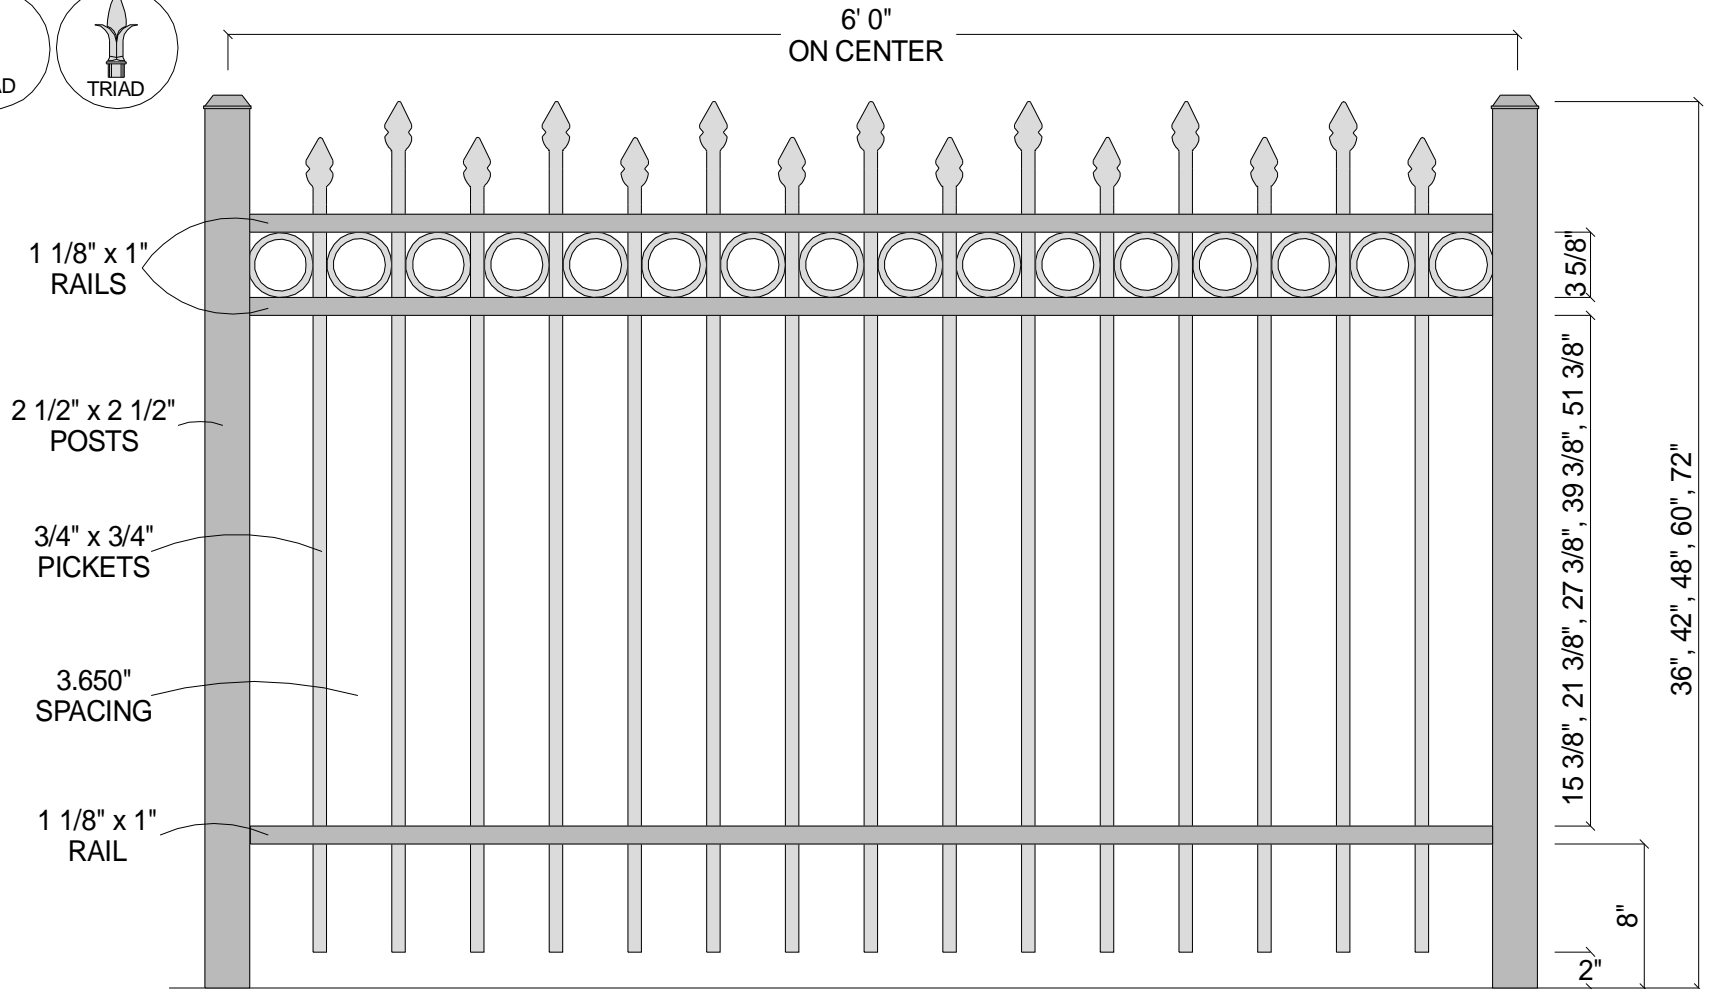

FINIAL OPTION:

Post Size	
36" Tall	2 1/2" x 2 1/2" x 5 1/2'
42" Tall	2 1/2" x 2 1/2" x 6'
48" Tall	2 1/2" x 2 1/2" x 6 1/2'
60" Tall	2 1/2" x 2 1/2" x 7 1/2'
72" Tall	2 1/2" x 2 1/2" x 8 1/2'

CourtYard® Aluminum Fence

Scale: 3/32" : 1"	Approved By: F.S.B.	Drawn By: J.D.S. Revised: 2/23/05
Date: 2/23/05	1132 (3-Rail w/Alternating Pickets w/Rings)	
As Shown: 6' x 48" 1132 with Rings	Drawing Number: 1132Rings	