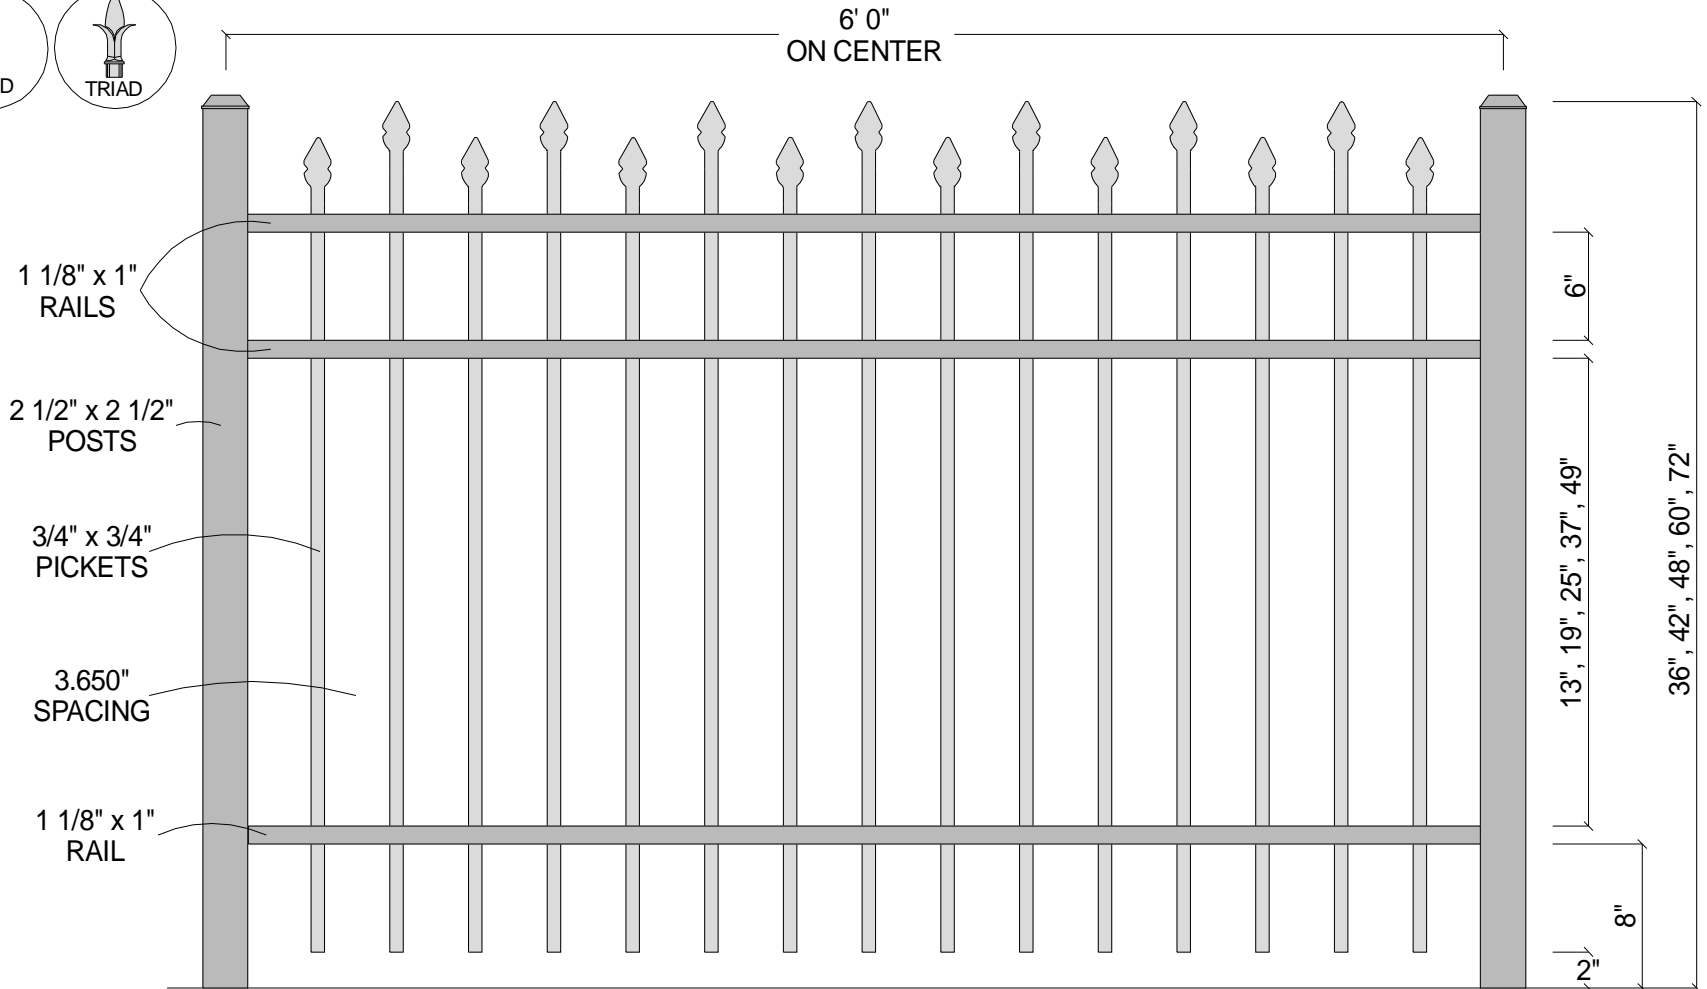

FINIAL OPTION:

Post Size	
36" Tall	2 1/2" x 2 1/2" x 5 1/2'
42" Tall	2 1/2" x 2 1/2" x 6'
48" Tall	2 1/2" x 2 1/2" x 6 1/2'
60" Tall	2 1/2" x 2 1/2" x 7 1/2'
72" Tall	2 1/2" x 2 1/2" x 8 1/2'

CourtYard® Aluminum Fence		
Scale: 3/32" : 1"	Approved By:	Drawn By: J.D.S.
Date: 4/16/04		Revised: 4/16/04
1132 (3-Rail w/Alternating Pickets)		
As Shown: 6' x 48" 1132	Drawing Number: 1132	