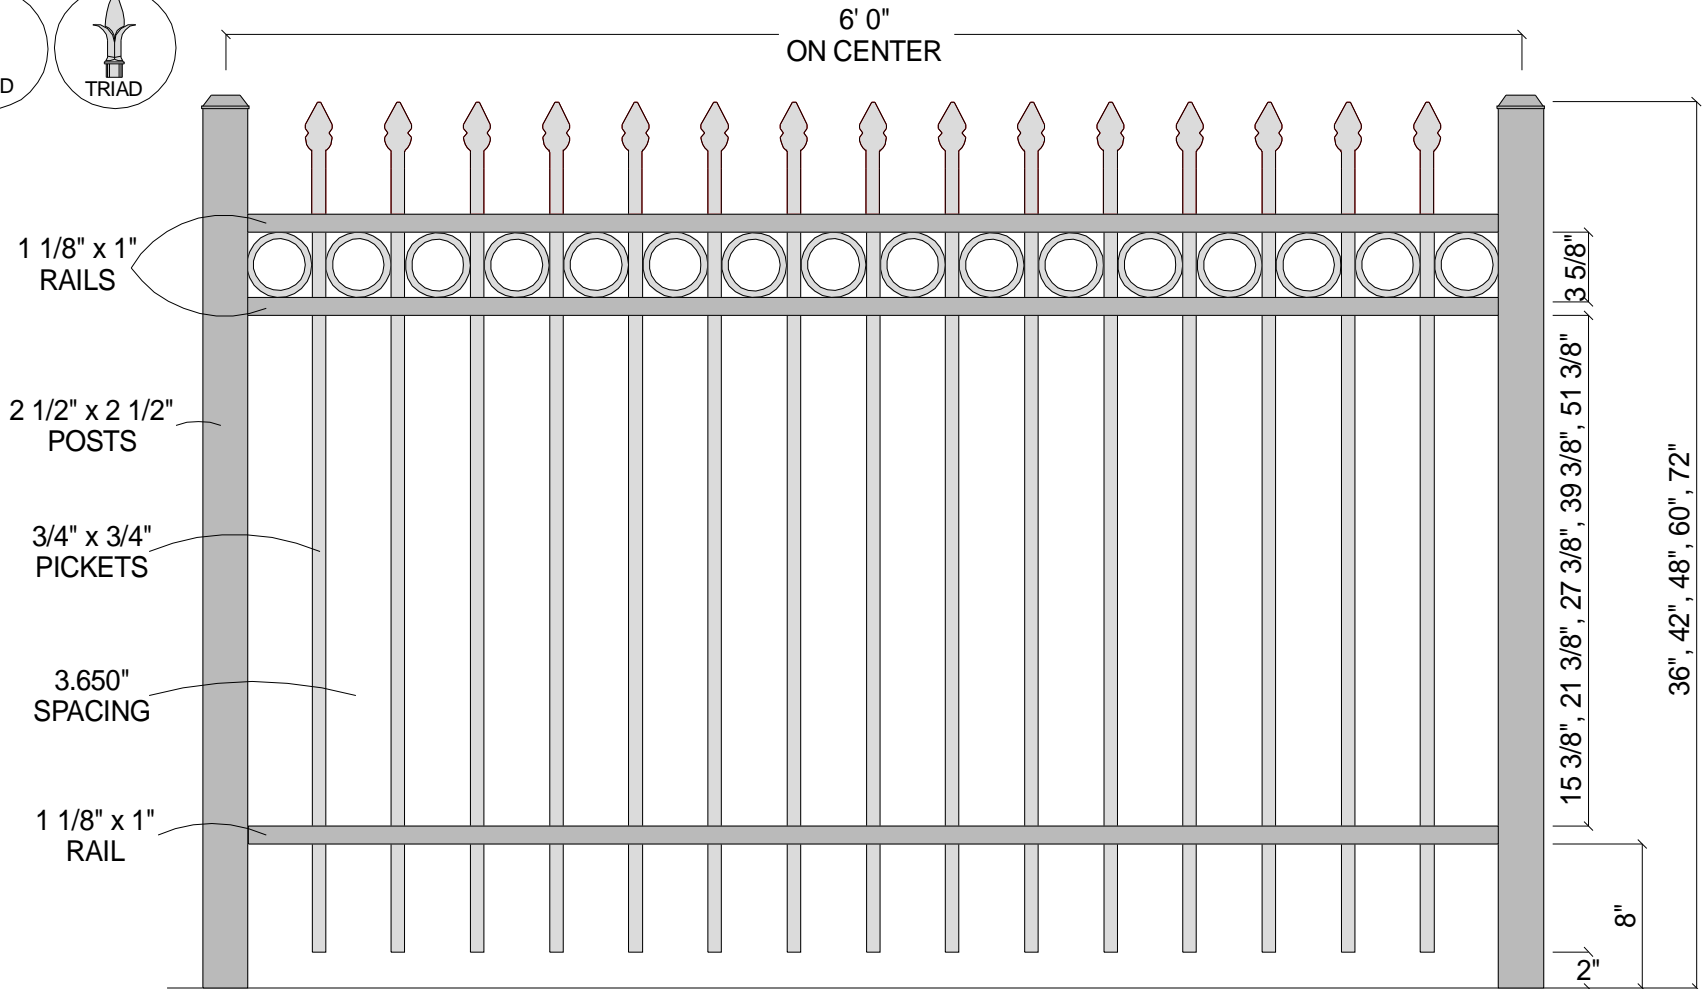

**FINIAL OPTION:**

Post Size	
36" Tall	2 1/2" x 2 1/2" x 5 1/2'
42" Tall	2 1/2" x 2 1/2" x 6'
48" Tall	2 1/2" x 2 1/2" x 6 1/2'
60" Tall	2 1/2" x 2 1/2" x 7 1/2'
72" Tall	2 1/2" x 2 1/2" x 8 1/2'

**CourtYard® Aluminum Fence**

Scale: 3/32" : 1"	Approved By: F.S.B.	Drawn By: J.D.S. Revised: 2/23/05
<b>1131</b> (3-Rail w/Straight Pickets and Rings)		
As Shown: 6' x 48" 1131 with Rings		Drawing Number: 1131Rings