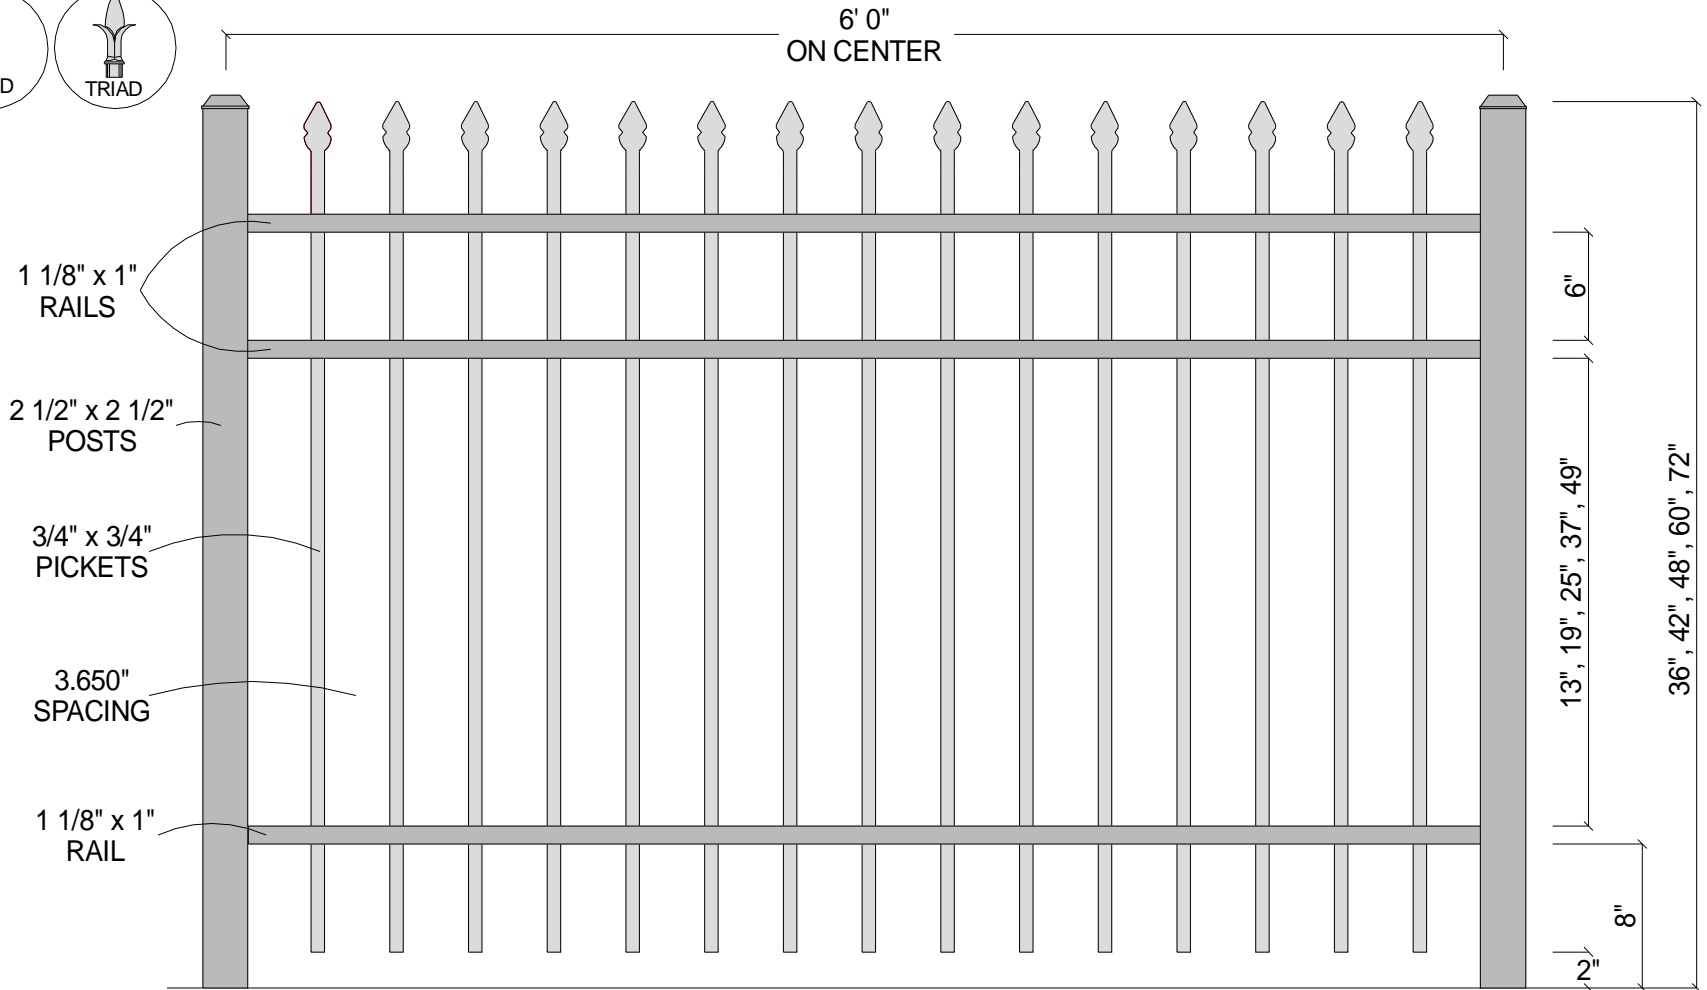

FINIAL OPTION:

Post Size	
36" Tall	2 1/2" x 2 1/2" x 5 1/2'
42" Tall	2 1/2" x 2 1/2" x 6'
48" Tall	2 1/2" x 2 1/2" x 6 1/2'
60" Tall	2 1/2" x 2 1/2" x 7 1/2'
72" Tall	2 1/2" x 2 1/2" x 8 1/2'

Courtyard® Aluminum Fence

Scale: 3/32" : 1"

Date: 4/16/04

Approved By:

Drawn By: J.D.S.

Revised: 4/16/04

1131 (3-Rail w/Straight Pickets)

As Shown:

6' x 48" 1131

Drawing Number:

1131