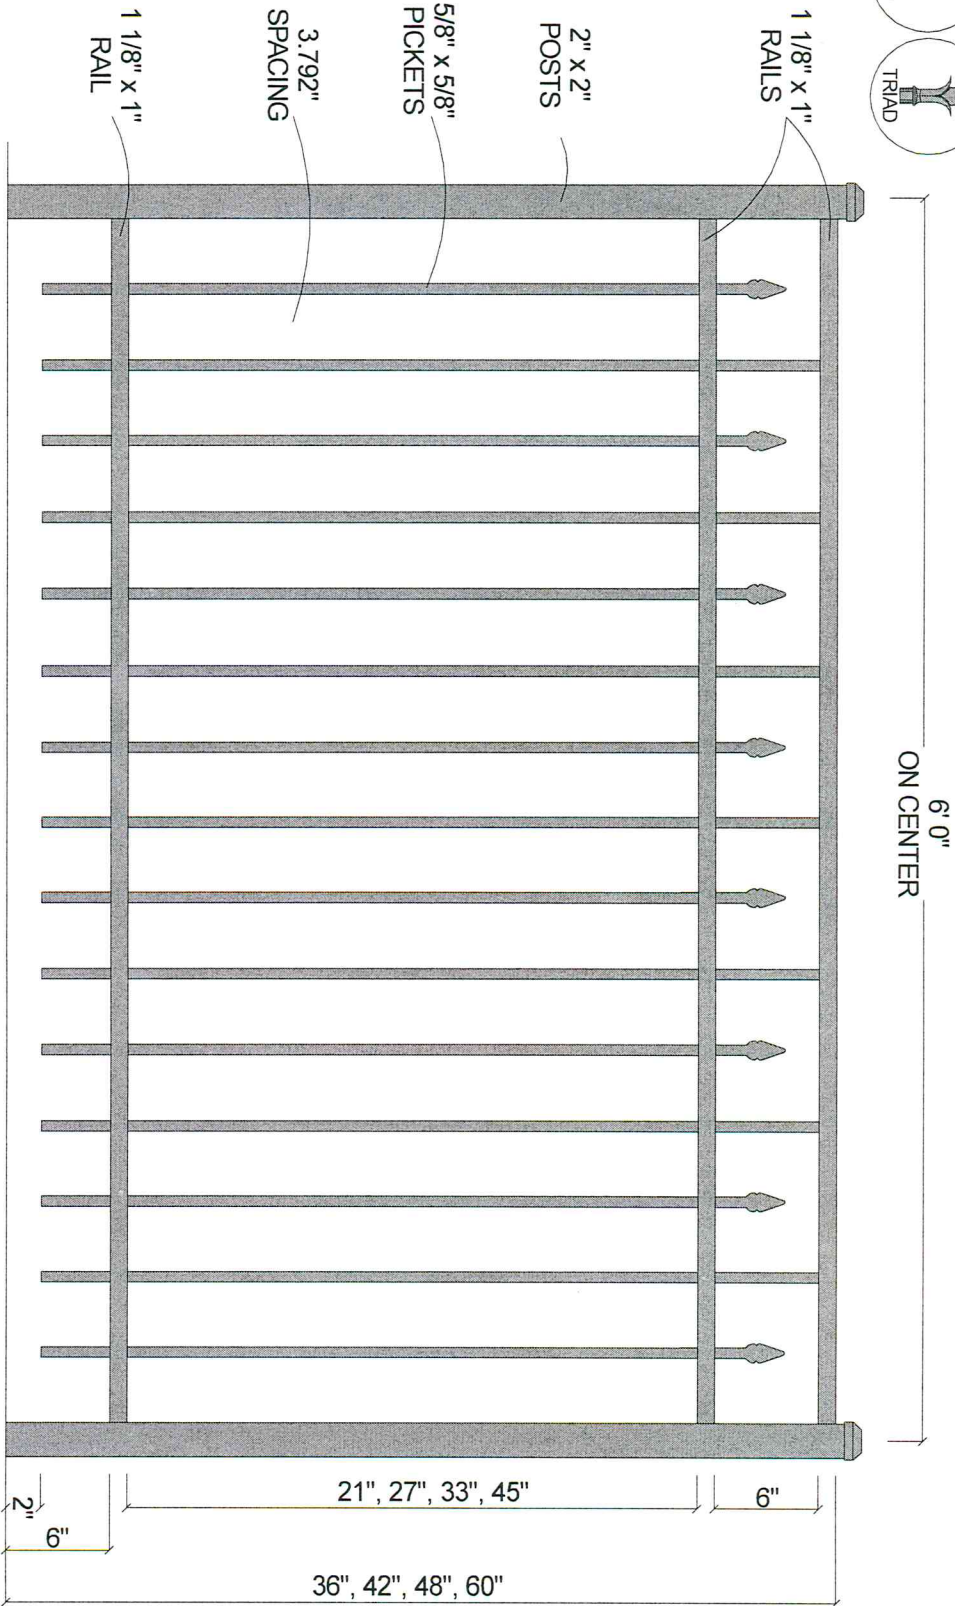

**FINIAL OPTION:**

Post Size	
36" Tall	2" x 2" x 5 1/2'
42" Tall	2" x 2" x 6'
48" Tall	2" x 2" x 6 1/2'
60" Tall	2" x 2" x 7 1/2'

<b>CourtYard® Aluminum Fence</b>	
Scale: 3/32" = 1"	Approved By: F.S.B.
Date: 8/08/06	Drawn By: J.D.S.
<b>0233 (3-Rail Flat Top w/Alt. Pickets)</b>	
As Shown: 6' x 48' 0233	Revised:
Drawing Number: 0233	