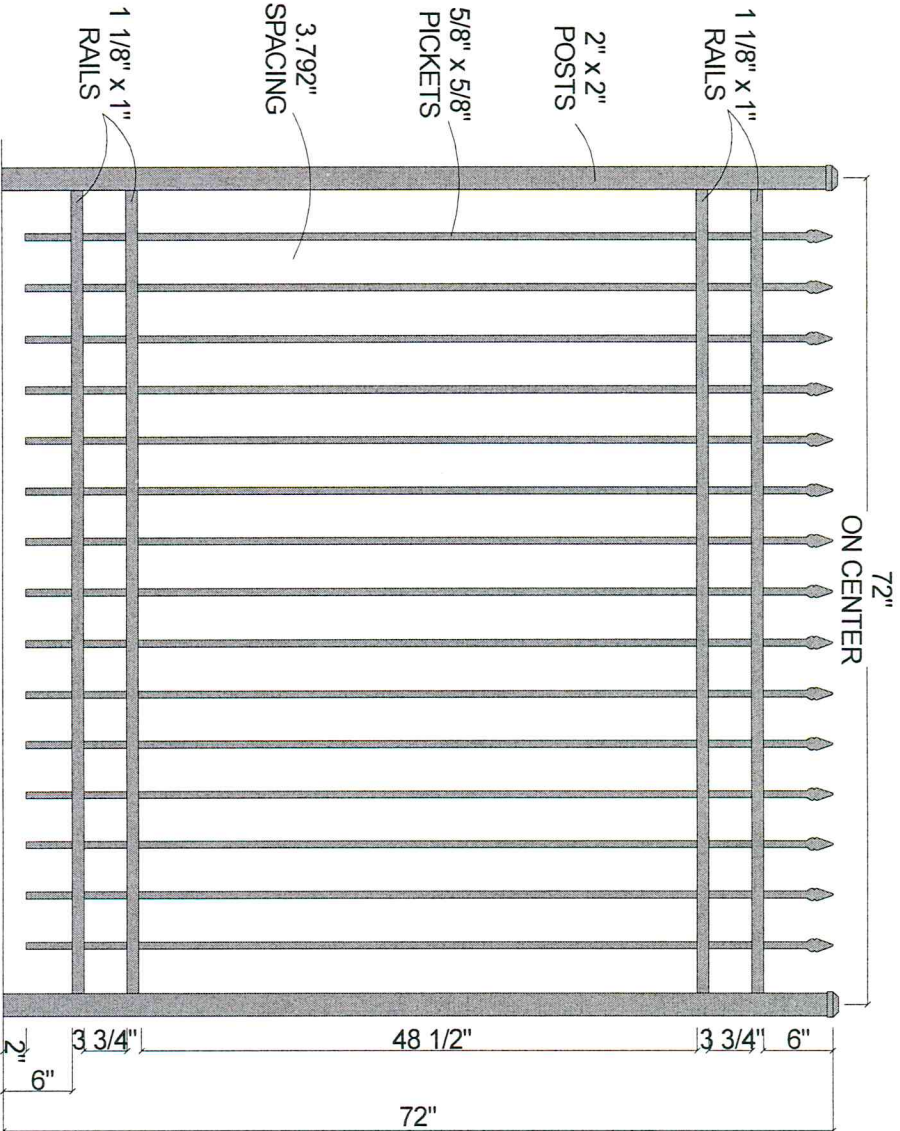

FINAL OPTION:

Post Size
72" Tall
2" x 2" x 8 1/2'

CourtYard® Aluminum Fence Systems	
Scale: 1/16" = 1"	Approved By: _____
Date: 8/08/06	FB: _____
As Shown: 72" 0141	0141 4-Rail w/Straight Pickets (72")
Drawn By: J.D.S.	Drawing Number: 0141
Revised:	