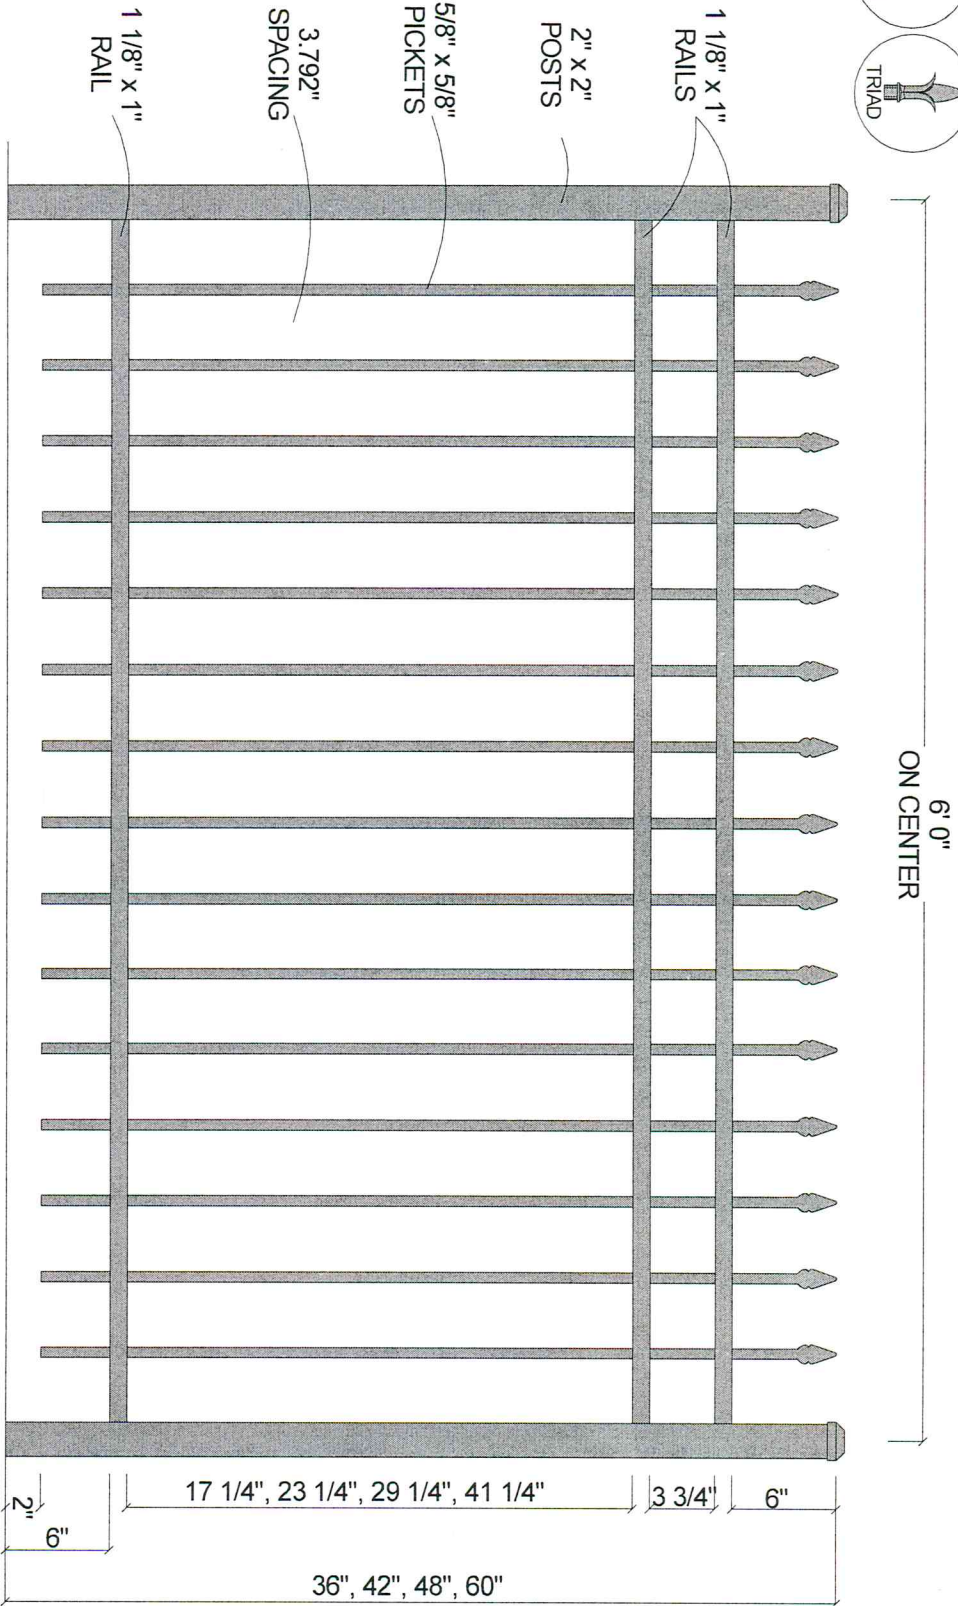

**FINAL OPTION:**

Post Size	
36" Tall	2" x 2" x 5 1/2'
42" Tall	2" x 2" x 6'
48" Tall	2" x 2" x 6 1/2'
60" Tall	2" x 2" x 7 1/2'

<b>Courtyard® Aluminum Fence</b>	
Scale: 3/32" = 1"	Approved By: F.S.B.
Date: 8/08/06	Drawn By: J.D.S.
<b>0131 (3-Rail w/Straight Pickets)</b>	
As Shown: 6' x 48" 0131	Drawing Number: 0131