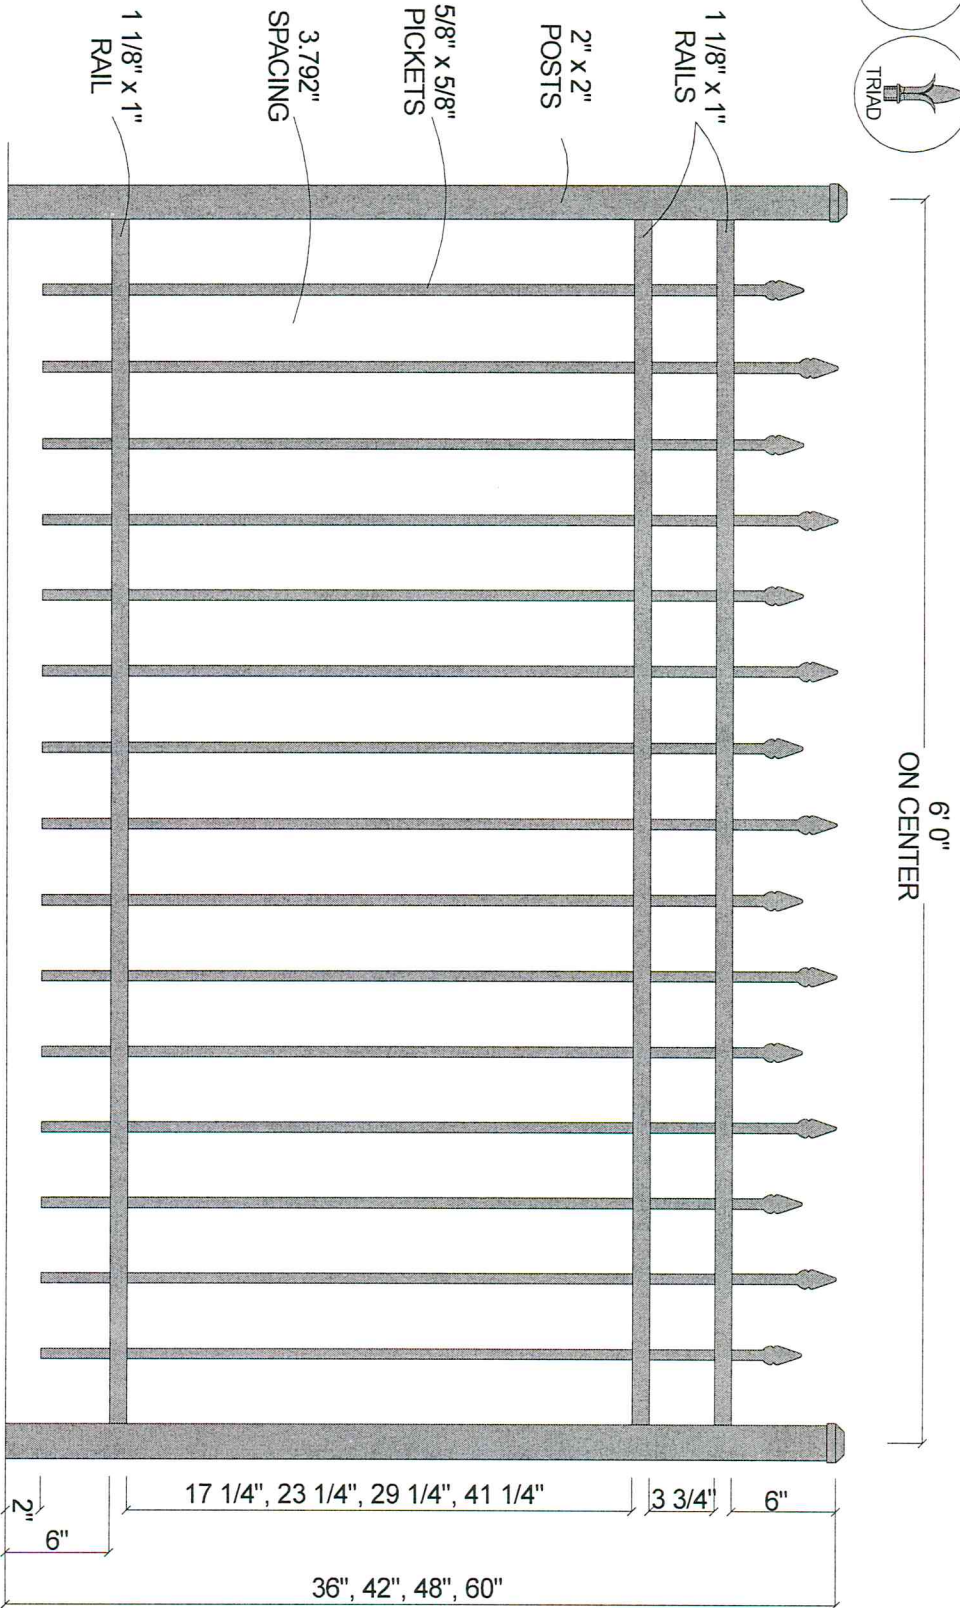

FINAL OPTION:

| Post Size | |
|-----------|------------------|
| 36" Tall | 2" x 2" x 5 1/2" |
| 42" Tall | 2" x 2" x 6" |
| 48" Tall | 2" x 2" x 6 1/2" |
| 60" Tall | 2" x 2" x 7 1/2" |

| | |
|-------------------------------------|----------------------|
| CourtYard® Aluminum Fence | |
| Scale: 3/32" = 1" | Approved By: J.D.S. |
| Date: 8/08/06 | Revised: |
| 0132 (3-Rail w/Alt. Pickets) | |
| As Shown: 6' x 48" 0132 | Drawing Number: 0132 |