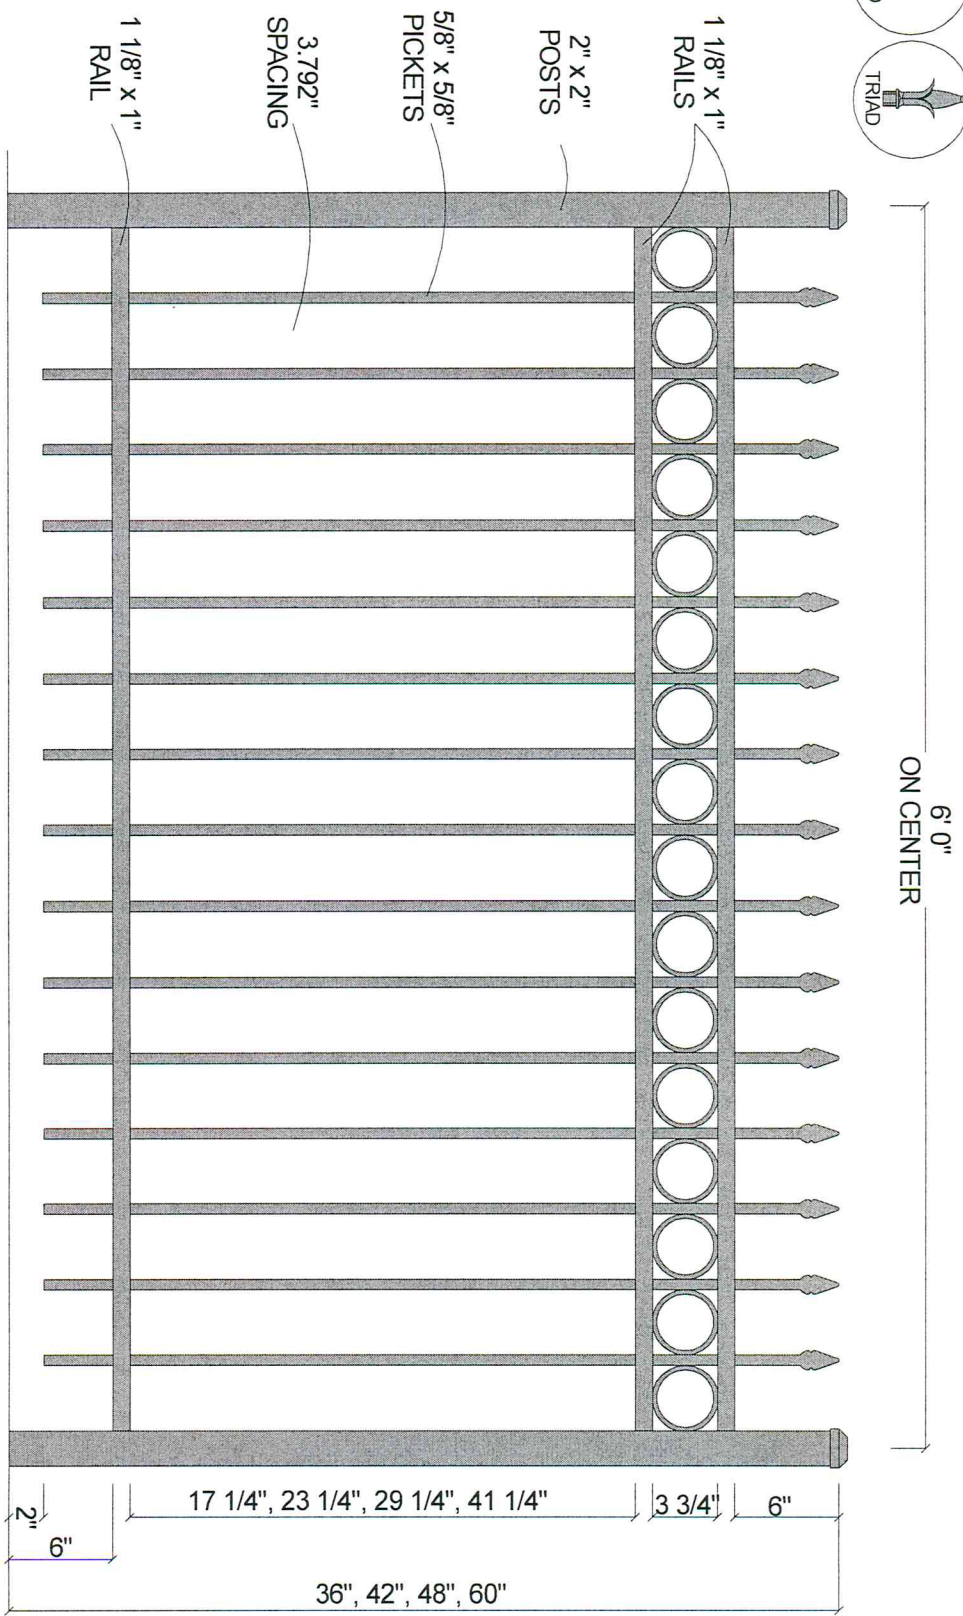

FINAL OPTION:

Post Size	
36" Tall	2" x 2" x 5 1/2'
42" Tall	2" x 2" x 6'
48" Tall	2" x 2" x 6 1/2'
60" Tall	2" x 2" x 7 1/2'

CourtYard® Aluminum Fence	
Scale: 3/32" = 1"	Approved By: J.D.S.
Date: 2/04/08	F.S.B. Revised:
0131R (3-Rail w/Straight Pickets)	
As Shown: 6' x 48" 0131R	Drawing Number: 0131R